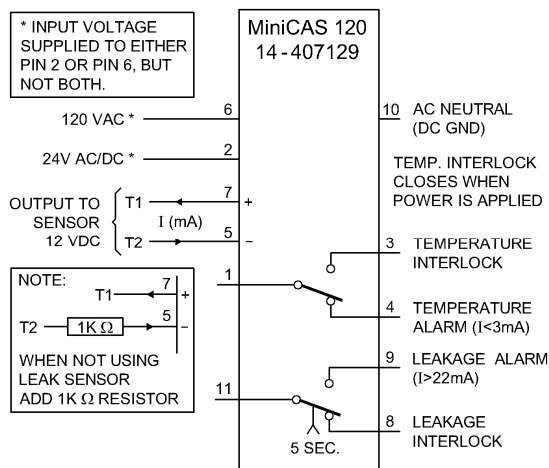

# Replacement of Xylem -Flygt Grey Mini-Cas units, and Steady Monitor Relay SMR311 by M.P.E.'s PMR2

**M.P.E.'s PMR2 is the direct replacement for the Xylem-Flygt part number 14-407129.**

**The M.P.E. PMR2 is also a direct replacement for the Grey unit part numbers 835848 and 835857, and the Steady Monitor Relay, SMR311.**