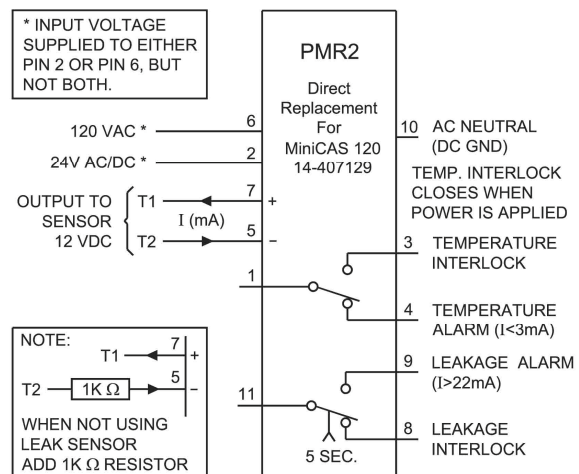

Replacement of Xylem -Flygt Grey Mini-Cas units, and Steady Monitor Relay SMR311 by M.P.E.'s PMR2

M.P.E.'s PMR2 is the direct replacement for the Xylem-Flygt part number 14-407129.

The M.P.E. PMR2 is also a direct replacement for the Grey unit part numbers 835848 and 835857, and the Steady Monitor Relay, SMR311.

MPE PMR2